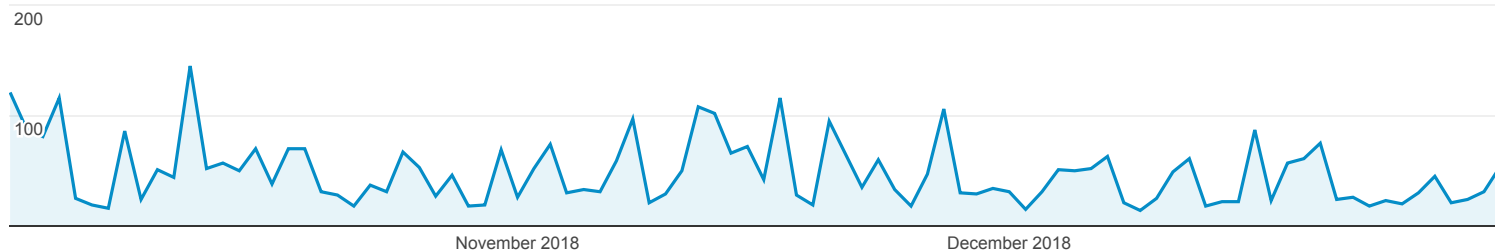

Pages

All Users
100.00% Pageviews

Oct 1, 2018 - Dec 31, 2018

Explorer

Pageviews

Page	Pageviews	Unique Pageviews	Avg. Time on Page	Entrances	Bounce Rate	% Exit	Page Value
	4,418 % of Total: 100.00% (4,418)	3,277 % of Total: 100.00% (3,277)	00:02:34 Avg for View: 00:02:34 (0.00%)	2,505 % of Total: 100.00% (2,505)	78.08% Avg for View: 78.08% (0.00%)	56.70% Avg for View: 56.70% (0.00%)	\$0.00 % of Total: 0.00% (\$0.00)
1. /	1,425 (32.25%)	1,159 (35.37%)	00:04:15	1,117 (44.59%)	82.36%	73.75%	\$0.00 (0.00%)
2. /operindex.htm	305 (6.90%)	221 (6.74%)	00:00:54	97 (3.87%)	68.04%	38.36%	\$0.00 (0.00%)
3. /p2046.htm	291 (6.59%)	216 (6.59%)	00:01:34	210 (8.38%)	65.24%	60.14%	\$0.00 (0.00%)
4. /liveaboard-dive-travel-specials/	189 (4.28%)	164 (5.00%)	00:02:19	139 (5.55%)	87.77%	76.72%	\$0.00 (0.00%)
5. /equipindex.htm	138 (3.12%)	106 (3.23%)	00:02:51	47 (1.88%)	68.09%	40.58%	\$0.00 (0.00%)
6. /events.htm	100 (2.26%)	63 (1.92%)	00:03:02	26 (1.04%)	73.08%	35.00%	\$0.00 (0.00%)
7. /rates.htm	93 (2.11%)	71 (2.17%)	00:02:57	50 (2.00%)	74.00%	54.84%	\$0.00 (0.00%)
8. /shops.htm	71 (1.61%)	66 (2.01%)	00:01:13	66 (2.63%)	89.39%	90.14%	\$0.00 (0.00%)
9. /dominicasubadiving.htm	63 (1.43%)	31 (0.95%)	00:04:50	20 (0.80%)	60.00%	34.92%	\$0.00 (0.00%)
10. /tongascubadiving.htm	62 (1.40%)	23 (0.70%)	00:02:53	16 (0.64%)	56.25%	24.19%	\$0.00 (0.00%)
11. /fiji-vacation-home-rentals-scuba-diving/beachfront-cottage/	61 (1.38%)	23 (0.70%)	00:03:47	14 (0.56%)	85.71%	36.07%	\$0.00 (0.00%)
12. /puertorico-scuba-photos.htm	60 (1.36%)	14 (0.43%)	00:00:30	6 (0.24%)	50.00%	15.00%	\$0.00 (0.00%)
13. /maldives-dive-travel/	56 (1.27%)	39 (1.19%)	00:03:57	30 (1.20%)	76.67%	58.93%	\$0.00 (0.00%)
14. /fiji-vacation-home-rentals-scuba-diving/beachfront-cottage/index.htm	50 (1.13%)	12 (0.37%)	00:02:04	11 (0.44%)	18.18%	16.00%	\$0.00 (0.00%)
15. /10-best-tips-for-night-diving-mantas-kona-hawaii-aggressor/	48 (1.09%)	40 (1.22%)	00:00:52	36 (1.44%)	94.44%	81.25%	\$0.00 (0.00%)
16. /tong-info.htm	48 (1.09%)	8 (0.24%)	00:00:37	4 (0.16%)	25.00%	6.25%	\$0.00 (0.00%)
17. /flores-xpirates-dive-camp-komodo/	42 (0.95%)	26 (0.79%)	00:03:56	22 (0.88%)	86.36%	57.14%	\$0.00 (0.00%)
18. /antarcticascubadiving.htm	39 (0.88%)	23 (0.70%)	00:02:17	18 (0.72%)	61.11%	33.33%	\$0.00 (0.00%)
19. /h/8380652.html	38 (0.86%)	38 (1.16%)	00:00:00	38 (1.52%)	100.00%	100.00%	\$0.00 (0.00%)