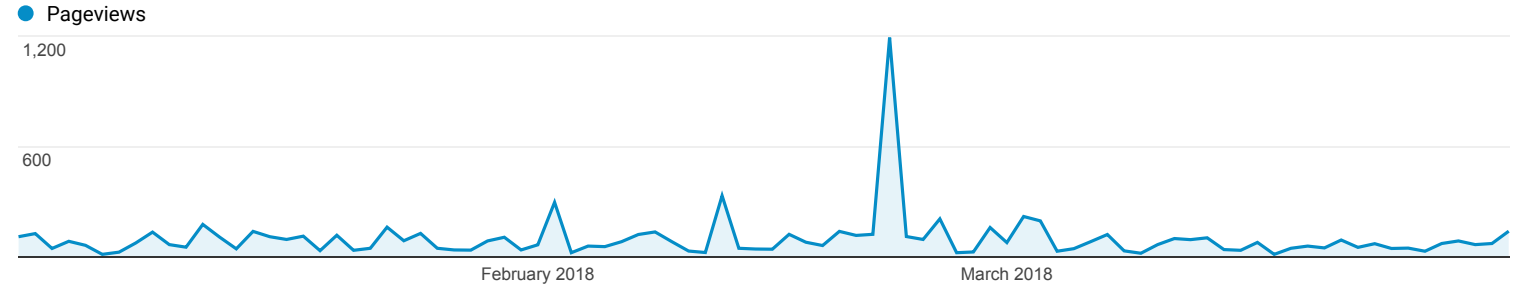

Pages

All Users
100.00% Pageviews

Jan 1, 2018 - Mar 31, 2018

Explorer

Page	Pageviews	Unique Pageviews	Avg. Time on Page	Entrances	Bounce Rate	% Exit	Page Value
	8,759 % of Total: 100.00% (8,759)	5,536 % of Total: 100.00% (5,536)	00:01:37 Avg for View: 00:01:37 (0.00%)	3,385 % of Total: 100.00% (3,385)	67.01% Avg for View: 67.01% (0.00%)	38.65% Avg for View: 38.65% (0.00%)	\$0.00 % of Total: 0.00% (\$0.00)
1. /	2,170 (24.77%)	1,665 (30.08%)	00:01:47	1,604 (47.39%)	72.88%	67.10%	\$0.00 (0.00%)
2. /operindex.htm	697 (7.96%)	371 (6.70%)	00:00:52	121 (3.57%)	75.21%	26.26%	\$0.00 (0.00%)
3. /forums/forum.php	435 (4.97%)	252 (4.55%)	00:01:25	144 (4.25%)	12.50%	14.02%	\$0.00 (0.00%)
4. /p2046.htm	365 (4.17%)	259 (4.68%)	00:01:51	250 (7.39%)	54.58%	53.70%	\$0.00 (0.00%)
5. /forums/activity.php	267 (3.05%)	131 (2.37%)	00:02:18	36 (1.06%)	25.00%	20.60%	\$0.00 (0.00%)
6. /equipindex.htm	186 (2.12%)	117 (2.11%)	00:01:52	26 (0.77%)	53.85%	20.43%	\$0.00 (0.00%)
7. /index.htm	139 (1.59%)	91 (1.64%)	00:02:45	29 (0.86%)	55.17%	27.34%	\$0.00 (0.00%)
8. /forums/profile.php?do=editprofile	134 (1.53%)	77 (1.39%)	00:00:17	69 (2.04%)	10.14%	5.97%	\$0.00 (0.00%)
9. /events.htm	125 (1.43%)	86 (1.55%)	00:01:41	24 (0.71%)	83.33%	32.00%	\$0.00 (0.00%)
10. /forums/login.php?do=login	123 (1.40%)	68 (1.23%)	00:00:08	3 (0.09%)	33.33%	52.03%	\$0.00 (0.00%)
11. /forums/forumdisplay.php?54-Underwater-Photography-amp-Videography=	109 (1.24%)	109 (1.97%)	00:00:00	34 (1.00%)	100.00%	100.00%	\$0.00 (0.00%)
12. /stkitsscubadiving.htm	104 (1.19%)	24 (0.43%)	00:01:21	14 (0.41%)	50.00%	11.54%	\$0.00 (0.00%)
13. /costa-rica-dive-travel/	87 (0.99%)	46 (0.83%)	00:02:00	31 (0.92%)	61.29%	32.18%	\$0.00 (0.00%)
14. /belize-dive-travel/	84 (0.96%)	66 (1.19%)	00:04:04	60 (1.77%)	81.67%	64.29%	\$0.00 (0.00%)
15. /p2046a.htm	84 (0.96%)	69 (1.25%)	00:01:40	19 (0.56%)	84.21%	61.90%	\$0.00 (0.00%)
16. /egypt-dive-travel/	80 (0.91%)	35 (0.63%)	00:02:31	27 (0.80%)	55.56%	30.00%	\$0.00 (0.00%)
17. /rates.htm	75 (0.86%)	61 (1.10%)	00:03:09	34 (1.00%)	67.65%	50.67%	\$0.00 (0.00%)
18. /galapagos-dive-travel/	69 (0.79%)	16 (0.29%)	00:01:15	9 (0.27%)	55.56%	11.59%	\$0.00 (0.00%)
19. /shops.htm	65 (0.74%)	59 (1.07%)	00:01:41	57 (1.68%)	92.98%	89.23%	\$0.00 (0.00%)