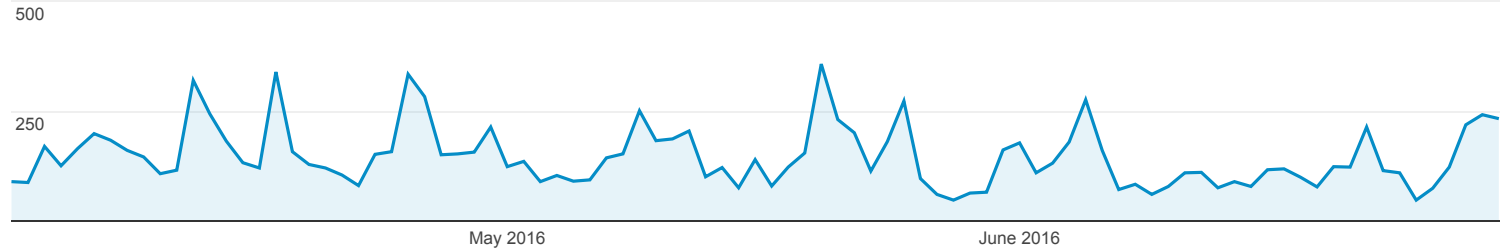

Apr 1, 2016 - Jun 30, 2016

Pages

All Users  
100.00% Pageviews

Explorer

Pageviews

Page	Pageviews	Unique Pageviews	Avg. Time on Page	Entrances	Bounce Rate	% Exit	Page Value
	13,250 % of Total: 100.00% (13,250)	9,900 % of Total: 100.00% (9,900)	00:02:18 Avg for View: 00:02:18 (0.00%)	6,798 % of Total: 100.00% (6,798)	72.86% Avg for View: 72.86% (0.00%)	51.31% Avg for View: 51.31% (0.00%)	\$0.00 % of Total: 0.00% (\$0.00)
1. /	3,629 (27.39%)	2,575 (26.01%)	00:03:43	2,471 (36.35%)	74.50%	61.09%	\$0.00 (0.00%)
2. /p2046.htm	1,402 (10.58%)	1,025 (10.35%)	00:01:53	999 (14.70%)	54.15%	52.92%	\$0.00 (0.00%)
3. /operindex.htm	835 (6.30%)	599 (6.05%)	00:00:45	124 (1.82%)	41.94%	23.11%	\$0.00 (0.00%)
4. /shops.htm	571 (4.31%)	507 (5.12%)	00:04:10	507 (7.46%)	88.76%	87.74%	\$0.00 (0.00%)
5. /forums/forum.php	441 (3.33%)	278 (2.81%)	00:02:11	41 (0.60%)	36.59%	14.06%	\$0.00 (0.00%)
6. /thailanddiveexpo/	432 (3.26%)	395 (3.99%)	00:04:00	389 (5.72%)	88.43%	87.50%	\$0.00 (0.00%)
7. /forums/activity.php	389 (2.94%)	218 (2.20%)	00:03:27	48 (0.71%)	25.00%	22.88%	\$0.00 (0.00%)
8. /domi-scuba.htm	375 (2.83%)	341 (3.44%)	00:05:17	340 (5.00%)	89.41%	88.80%	\$0.00 (0.00%)
9. /p2046a.htm	346 (2.61%)	291 (2.94%)	00:02:16	64 (0.94%)	65.62%	52.60%	\$0.00 (0.00%)
10. /index.htm	229 (1.73%)	158 (1.60%)	00:01:44	41 (0.60%)	58.54%	31.44%	\$0.00 (0.00%)
11. /equipindex.htm	202 (1.52%)	159 (1.61%)	00:00:58	24 (0.35%)	37.50%	26.24%	\$0.00 (0.00%)
12. /oceansports-puertorico/index.htm	154 (1.16%)	131 (1.32%)	00:01:57	115 (1.69%)	64.35%	63.64%	\$0.00 (0.00%)
13. /puertorico-scuba-photos.htm	148 (1.12%)	41 (0.41%)	00:00:29	2 (0.03%)	0.00%	9.46%	\$0.00 (0.00%)
14. /philippinescubadiving.htm	143 (1.08%)	117 (1.18%)	00:02:07	85 (1.25%)	80.00%	63.64%	\$0.00 (0.00%)
15. /forums/showthread.php?21190-Arenui-In-donesia-Live-Aboard-September-4-15-2016-Group-Trip-To-Maumere-Saumlaki=	119 (0.90%)	72 (0.73%)	00:03:25	50 (0.74%)	50.00%	31.09%	\$0.00 (0.00%)
16. /puertoricoscubadiving.htm	97 (0.73%)	73 (0.74%)	00:01:55	6 (0.09%)	50.00%	35.05%	\$0.00 (0.00%)
17. /kill.htm	96 (0.72%)	19 (0.19%)	00:01:11	17 (0.25%)	100.00%	17.71%	\$0.00 (0.00%)
18. /rates.htm	94 (0.71%)	77 (0.78%)	00:03:12	34 (0.50%)	58.82%	38.30%	\$0.00 (0.00%)
19. /liveboardadventures/	91 (0.69%)	75 (0.76%)	00:03:08	60 (0.88%)	65.00%	59.34%	\$0.00 (0.00%)
20. /clubs.htm	89 (0.67%)	79 (0.80%)	00:07:39	78 (1.15%)	89.74%	87.64%	\$0.00 (0.00%)
21. /info.htm	84 (0.63%)	66 (0.67%)	00:00:19	6 (0.09%)	66.67%	26.19%	\$0.00 (0.00%)
22. /forums/forumdisplay.php?222-Dive-Travel							