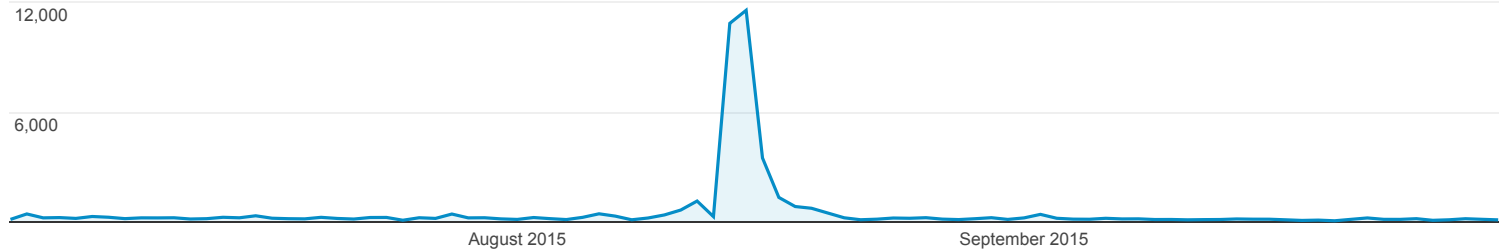

Jul 1, 2015 - Sep 30, 2015

Pages

All Sessions
100.00%

Explorer

Pageviews

Page	Pageviews	Unique Pageviews	Avg. Time on Page	Entrances	Bounce Rate	% Exit	Page Value
	47,664 % of Total: 100.00% (47,664)	36,148 % of Total: 100.00% (36,148)	00:01:43 Avg for View: 00:01:43 (0.00%)	28,697 % of Total: 100.00% (28,697)	72.96% Avg for View: 72.96% (0.00%)	60.21% Avg for View: 60.21% (0.00%)	\$0.00 % of Total: 0.00% (\$0.00)
1. /	4,849 (10.17%)	3,460 (9.57%)	00:03:48	3,283 (11.44%)	73.80%	60.98%	\$0.00 (0.00%)
2. /index.htm	2,674 (5.61%)	1,636 (4.53%)	00:01:42	79 (0.28%)	24.05%	44.80%	\$0.00 (0.00%)
3. /forums/forum.php	1,941 (4.07%)	1,311 (3.63%)	00:02:01	52 (0.18%)	38.46%	44.10%	\$0.00 (0.00%)
4. /p2046.htm	1,807 (3.79%)	1,266 (3.50%)	00:00:05	1,203 (4.19%)	2.49%	3.60%	\$0.00 (0.00%)
5. /operindex.htm	1,719 (3.61%)	1,346 (3.72%)	00:00:47	121 (0.42%)	50.41%	25.25%	\$0.00 (0.00%)
6. /?f=lloPY	951 (2.00%)	736 (2.04%)	00:01:56	735 (2.56%)	77.69%	74.66%	\$0.00 (0.00%)
7. /shops.htm	778 (1.63%)	667 (1.85%)	00:04:57	666 (2.32%)	86.79%	84.32%	\$0.00 (0.00%)
8. /?f=mkpKz	696 (1.46%)	545 (1.51%)	00:01:23	542 (1.89%)	80.07%	76.58%	\$0.00 (0.00%)
9. /?f=rpKlq	585 (1.23%)	440 (1.22%)	00:01:51	438 (1.53%)	75.80%	73.85%	\$0.00 (0.00%)
10. /?f=WHxia	555 (1.16%)	464 (1.28%)	00:01:53	464 (1.62%)	86.21%	83.06%	\$0.00 (0.00%)
11. /forums/activity.php	542 (1.14%)	331 (0.92%)	00:04:40	86 (0.30%)	26.74%	23.43%	\$0.00 (0.00%)
12. /domi-scuba.htm	532 (1.12%)	464 (1.28%)	00:00:13	461 (1.61%)	23.43%	23.68%	\$0.00 (0.00%)
13. /?f=fCOIK	498 (1.04%)	387 (1.07%)	00:01:40	385 (1.34%)	80.78%	76.71%	\$0.00 (0.00%)
14. /?f=Llwlj	497 (1.04%)	371 (1.03%)	00:02:18	369 (1.29%)	77.51%	72.84%	\$0.00 (0.00%)
15. /?f=jtLto	492 (1.03%)	379 (1.05%)	00:01:37	377 (1.31%)	83.02%	76.02%	\$0.00 (0.00%)
16. /?f=QOGRJ	460 (0.97%)	379 (1.05%)	00:01:17	378 (1.32%)	80.95%	80.00%	\$0.00 (0.00%)
17. /?f=mbsjS	455 (0.95%)	375 (1.04%)	00:02:44	374 (1.30%)	84.22%	81.54%	\$0.00 (0.00%)
18. /?f=uAGjr	421 (0.88%)	303 (0.84%)	00:01:49	302 (1.05%)	73.84%	70.31%	\$0.00 (0.00%)
19. /?f=swmNF	411 (0.86%)	328 (0.91%)	00:00:57	327 (1.14%)	82.57%	77.37%	\$0.00 (0.00%)
20. /?f=WfjaF	404 (0.85%)	351 (0.97%)	00:02:50	350 (1.22%)	87.71%	86.63%	\$0.00 (0.00%)
21. /?f=MtpDD	403 (0.85%)	313 (0.87%)	00:01:43	308 (1.07%)	77.60%	75.68%	\$0.00 (0.00%)
22. /p2046a.htm	392 (0.82%)	323 (0.89%)	00:00:05	69 (0.24%)	4.35%	5.87%	\$0.00 (0.00%)